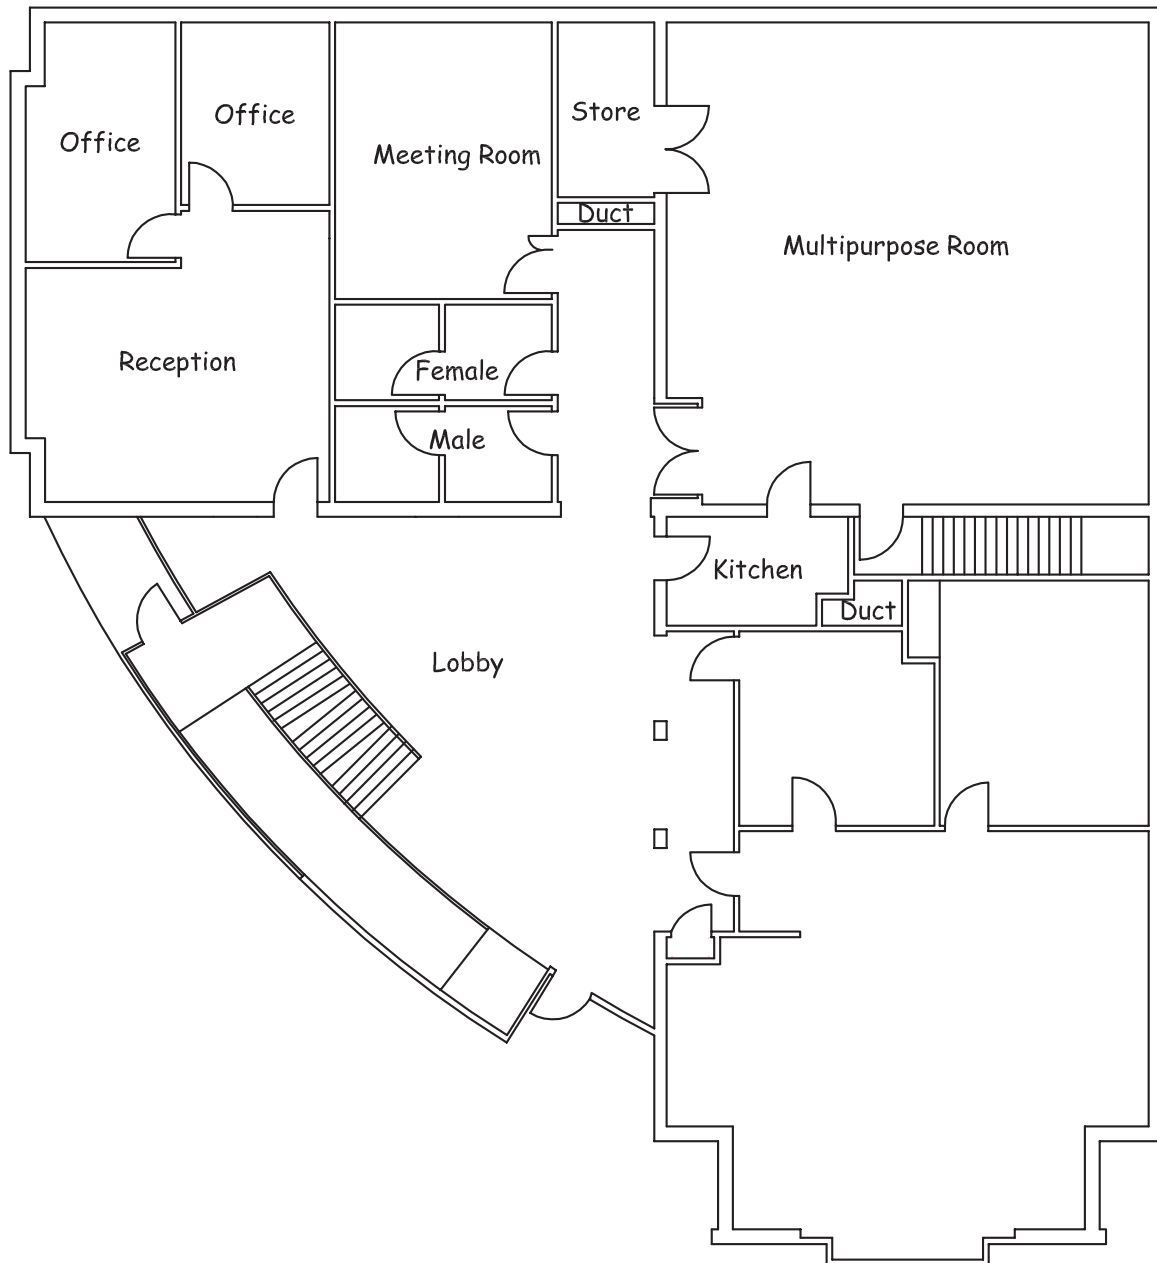

Bexley Community Centre Floor Plan