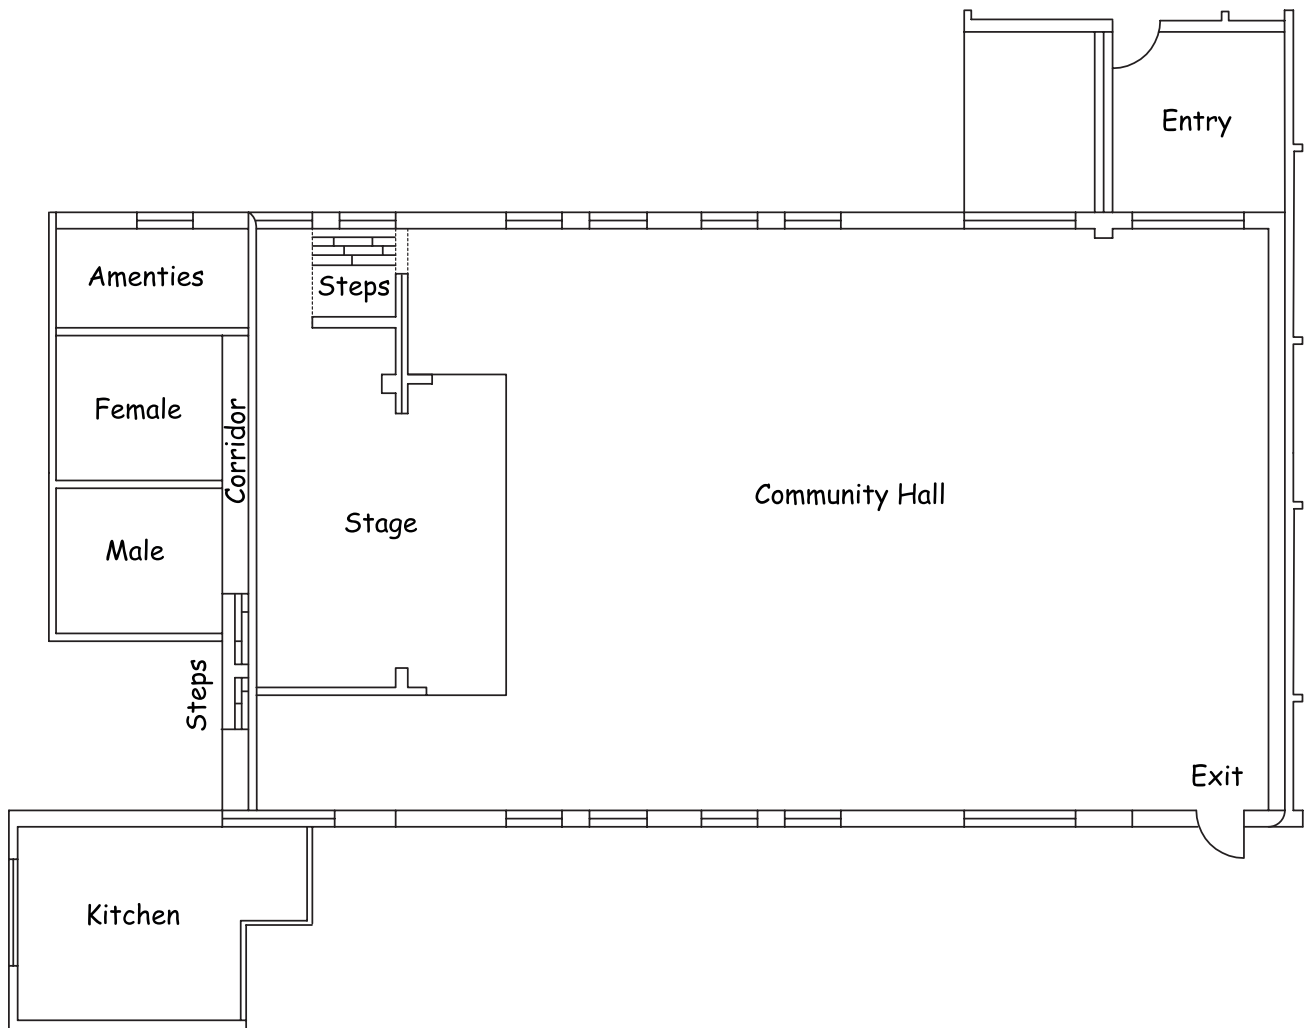

Arncliffe Cornation Hall Floor Plan